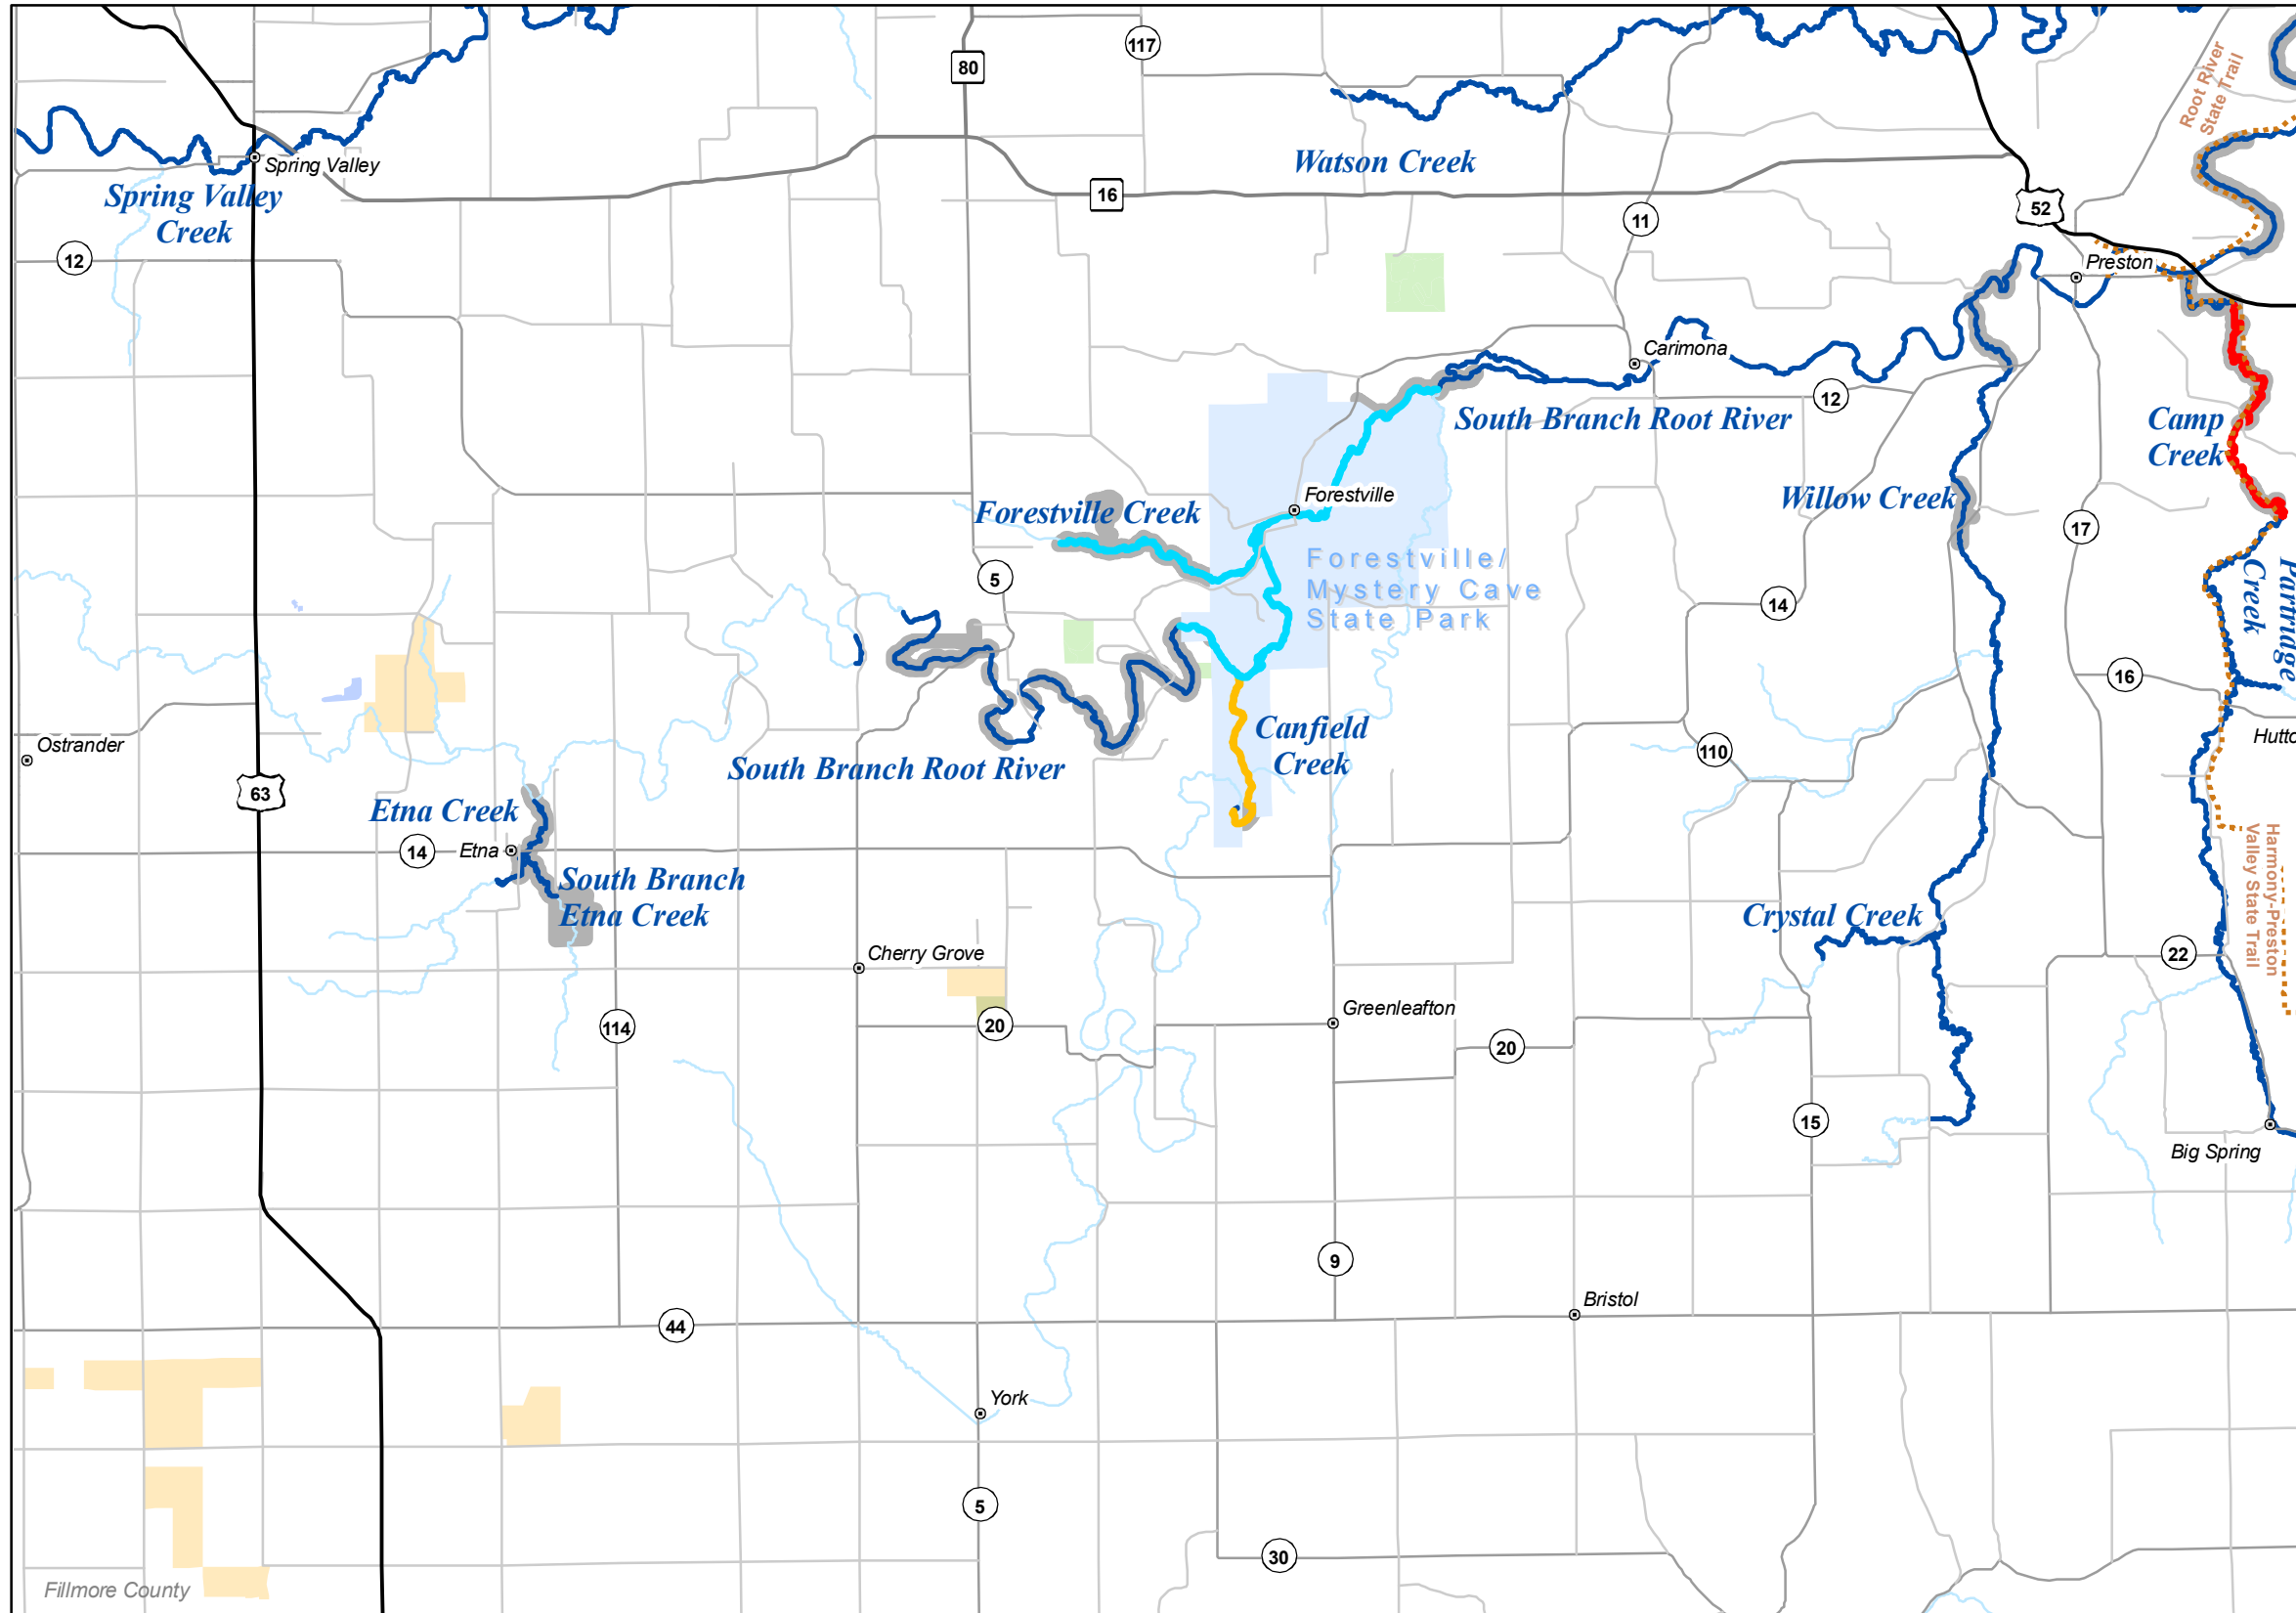

MAP 1

Legend

- Fisheries Offices
- Interstates
- Federal Highways
- State Highways
- County Roads
- Township Roads
- DNR Administered State Trails
- 12 to 16 Inch Protected Slot for All Trout (Artificial Lures or Flies Only)
- 12 to 16 Inch Protected Slot for All Trout (Bait Allowed)
- 12 Inch Minimum for Brook Trout, Bag Limit of 1 (Artificial Lures or Flies Only)
- Catch & Release for All Trout (Artificial Lures or Flies Only)
- Catch & Release for All Trout (Bait Allowed)
- Catch & Release for Brook Trout
- Fishable Trout Streams
- Streams
- Lakes
- Designated Trout Lakes
- Non Designated Trout Lakes**
- No Special Regulation
- Special Regulation - See Regulations Booklet
- Minnesota Valley Wildlife Refuge
- State Park Boundary
- Wildlife Management Areas - Publicly Accessible
- Scientific and Natural Area Boundaries
- Forestry Land
- Fishing Easements or Public Land
- Military Bases
- County Boundaries

Fillmore County