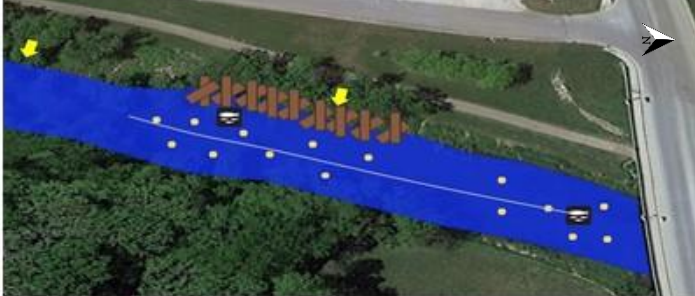

# National Trout Center Fishing Course Map

Hole	Name
1	St. Paul Bridge Pools
2	Big Island Run
3	Dripping Springs Ledge Pools
4	Big Rock Rapids
5	Rock Fall Run
6	Trail Head Riffles
7	Eel Grass Run
8	Root Wad Pools
9	Big Bend Rapids

# Preston's Fishing Course

#1 St. Paul Bridge Pools

#2 Big Island Run

#3 Dripping Springs Ledge Pools

#4 Big Rock Rapids

#5 Rock Fall Run

#6 Trail Head Riffles

#7 Eel Grass Run

#8 Root Wad Pools

#9 Big Bend Rapids

**Legend:**

Marked Access Points

Higher Fish Probability

Pool

J-Hook

Boulder

Fishing Course Reach

Rapids

Natural Springs

Eel Grass

Root Wad