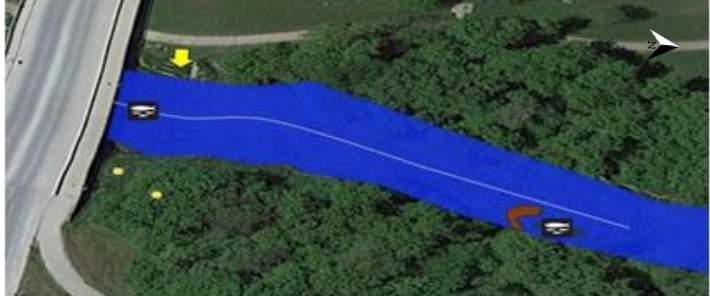

# National Trout Center Fishing Course Map

Hole	Name
1	St. Paul Bridge Pools
2	Big Island Run
3	Dripping Springs Ledge Pools
4	Big Rock Rapids
5	Rock Fall Run
6	Trail Head Riffles
7	Eel Grass Run
8	Root Wad Pools
9	Big Bend Rapids

## Legend

-  National Trout Center
-  Campground
-  Parking
-  Fishing Course Reaches
-  Marked Access Points
-  Private Property

1000 ft

# Preston's Fishing Course

#1 St. Paul Bridge Pools

#2 Big Island Run

#3 Dripping Springs Ledge Pools

#4 Big Rock Rapids

#5 Rock Fall Run

#6 Trail Head Riffles

#7 Eel Grass Run

#8 Root Wad Pools

#9 Big Bend Rapids

**Legend:**

Marked Access Points

Higher Fish Probability

Pool

J-Hook

Boulder