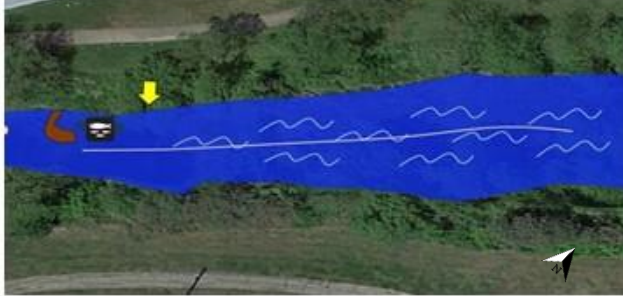

# National Trout Center Fishing Course Map

Hole	Name
1	St. Paul Bridge Pools
2	Big Island Run
3	Dripping Springs Ledge Pools
4	Big Rock Rapids
5	Rock Fall Run
6	Trail Head Riffles
7	Eel Grass Run
8	Root Wad Pools
9	Big Bend Rapids

# Preston's Fishing Course

#1 St. Paul Bridge Pools

#2 Big Island Run

#3 Dripping Springs Ledge Pools

#4 Big Rock Rapids

#5 Rock Fall Run

#6 Trail Head Riffles

#7 Eel Grass Run

#8 Root Wad Pools

#9 Big Bend Rapids

**Legend:**

Marked Access Points

Higher Fish Probability

Pool

J-Hook

Boulder

Fishing Course Reach

Rapids

Natural Springs

Eel Grass

Root Wad