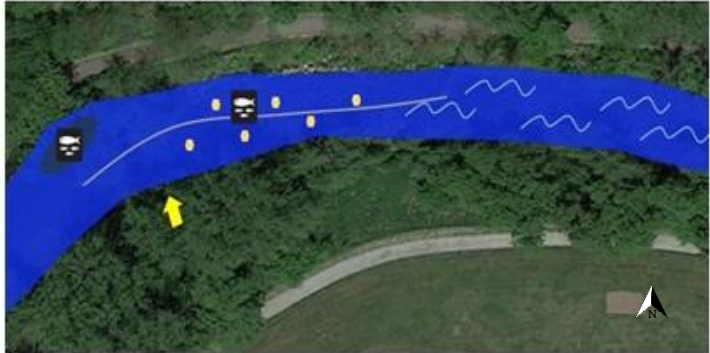

# National Trout Center Fishing Course Map

Hole	Name
1	St. Paul Bridge Pools
2	Big Island Run
3	Dripping Springs Ledge Pools
4	Big Rock Rapids
5	Rock Fall Run
6	Trail Head Riffles
7	Eel Grass Run
8	Root Wad Pools
9	Big Bend Rapids

# Preston's Fishing Course

#1 St. Paul Bridge Pools

#2 Big Island Run

#3 Dripping Springs Ledge Pools

#4 Big Rock Rapids

#5 Rock Fall Run

#6 Trail Head Riffles

#7 Eel Grass Run

#8 Root Wad Pools

#9 Big Bend Rapids

**Legend:**

Marked Access Points

Higher Fish Probability

Pool

J-Hook

Boulder

Fishing Course Reach

Rapids

Natural Springs

Eel Grass

Root Wad