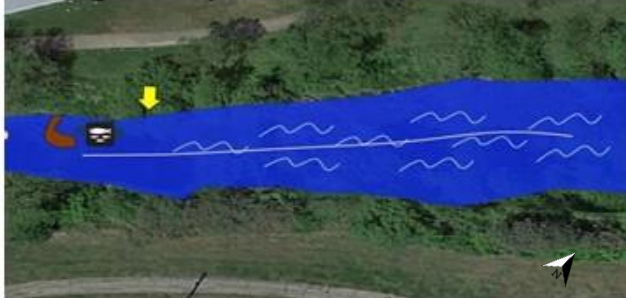

| <u>Hole</u> | <u>Name</u>                  |
|-------------|------------------------------|
| 1           | St. Paul Bridge Pools        |
| 2           | Big Island Run               |
| 3           | Dripping Springs Ledge Pools |
| 4           | Big Rock Rapids              |
| 5           | Rock Fall Run                |
| 6           | Trail Head Riffles           |
| 7           | Eel Grass Run                |
| 8           | Root Wad Pools               |
| 9           | Big Bend Rapids              |

# Preston's Fishing Course

#1 St. Paul Bridge Pools

#2 Big Island Run

#3 Dripping Springs Ledge Pools

#4 Big Rock Rapids

#5 Rock Fall Run

#6 Trail Head Riffles

#7 Eel Grass Run

#8 Root Wad Pools

#9 Big Bend Rapids

**Legend:**

Marked Access Points

Pool

J-Hook

Rapids

Eel Grass