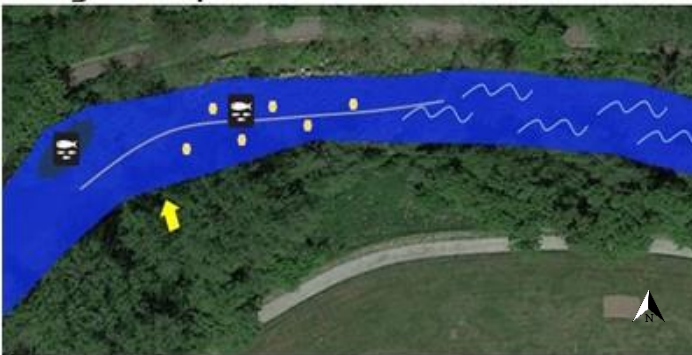

| <u>Hole</u> | <u>Name</u>                  |
|-------------|------------------------------|
| 1           | St. Paul Bridge Pools        |
| 2           | Big Island Run               |
| 3           | Dripping Springs Ledge Pools |
| 4           | Big Rock Rapids              |
| 5           | Rock Fall Run                |
| 6           | Trail Head Riffles           |
| 7           | Eel Grass Run                |
| 8           | Root Wad Pools               |
| 9           | Big Bend Rapids              |

### Legend

-  Campground
-  Parking
-  Fishing Course Reaches
-  Marked Access Points
-  Private Property

# Preston's Fishing Course

#1 St. Paul Bridge Pools

#2 Big Island Run

#3 Dripping Springs Ledge Pools

#4 Big Rock Rapids

#5 Rock Fall Run

#6 Trail Head Riffles

#7 Eel Grass Run

#8 Root Wad Pools

#9 Big Bend Rapids

**Legend:**

Marked Access Points

Pool

J-Hook

Rapids

Eel Grass