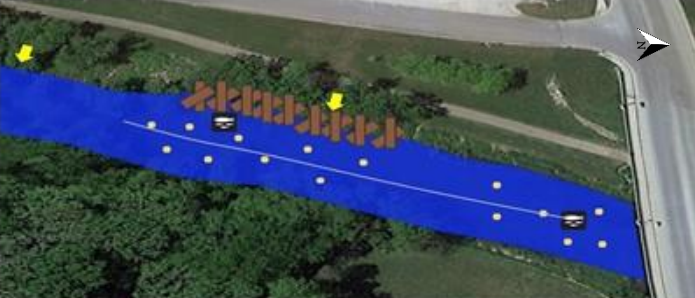

| <u>Hole</u> | <u>Name</u>                  |
|-------------|------------------------------|
| 1           | St. Paul Bridge Pools        |
| 2           | Big Island Run               |
| 3           | Dripping Springs Ledge Pools |
| 4           | Big Rock Rapids              |
| 5           | Rock Fall Run                |
| 6           | Trail Head Riffles           |
| 7           | Eel Grass Run                |
| 8           | Root Wad Pools               |
| 9           | Big Bend Rapids              |

# Preston's Fishing Course

#1 St. Paul Bridge Pools

#2 Big Island Run

#3 Dripping Springs Ledge Pools

#4 Big Rock Rapids

#5 Rock Fall Run

#6 Trail Head Riffles

#7 Eel Grass Run

#8 Root Wad Pools

#9 Big Bend Rapids

**Legend:**

Marked Access Points

Pool

J-Hook

Rapids

Eel Grass