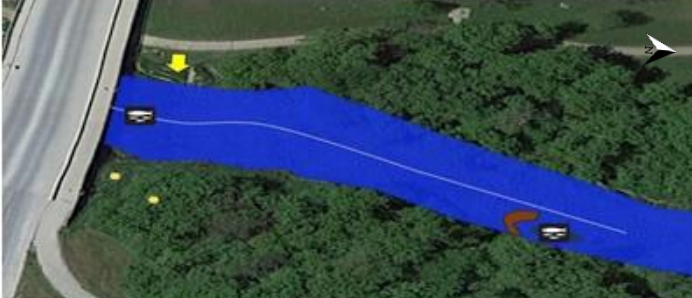

| <u>Hole</u> | <u>Name</u>                  |
|-------------|------------------------------|
| 1           | St. Paul Bridge Pools        |
| 2           | Big Island Run               |
| 3           | Dripping Springs Ledge Pools |
| 4           | Big Rock Rapids              |
| 5           | Rock Fall Run                |
| 6           | Trail Head Riffles           |
| 7           | Eel Grass Run                |
| 8           | Root Wad Pools               |
| 9           | Big Bend Rapids              |

# Preston's Fishing Course

#1 St. Paul Bridge Pools

#2 Big Island Run

#3 Dripping Springs Ledge Pools

#4 Big Rock Rapids

#5 Rock Fall Run

#6 Trail Head Riffles

#7 Eel Grass Run

#8 Root Wad Pools

#9 Big Bend Rapids

**Legend:**

Marked Access Points

Pool

J-Hook

Rapids

Eel Grass

North

Higher Fish Probability

Boulder

Fishing Course Reach

Natural Springs

Root Wad