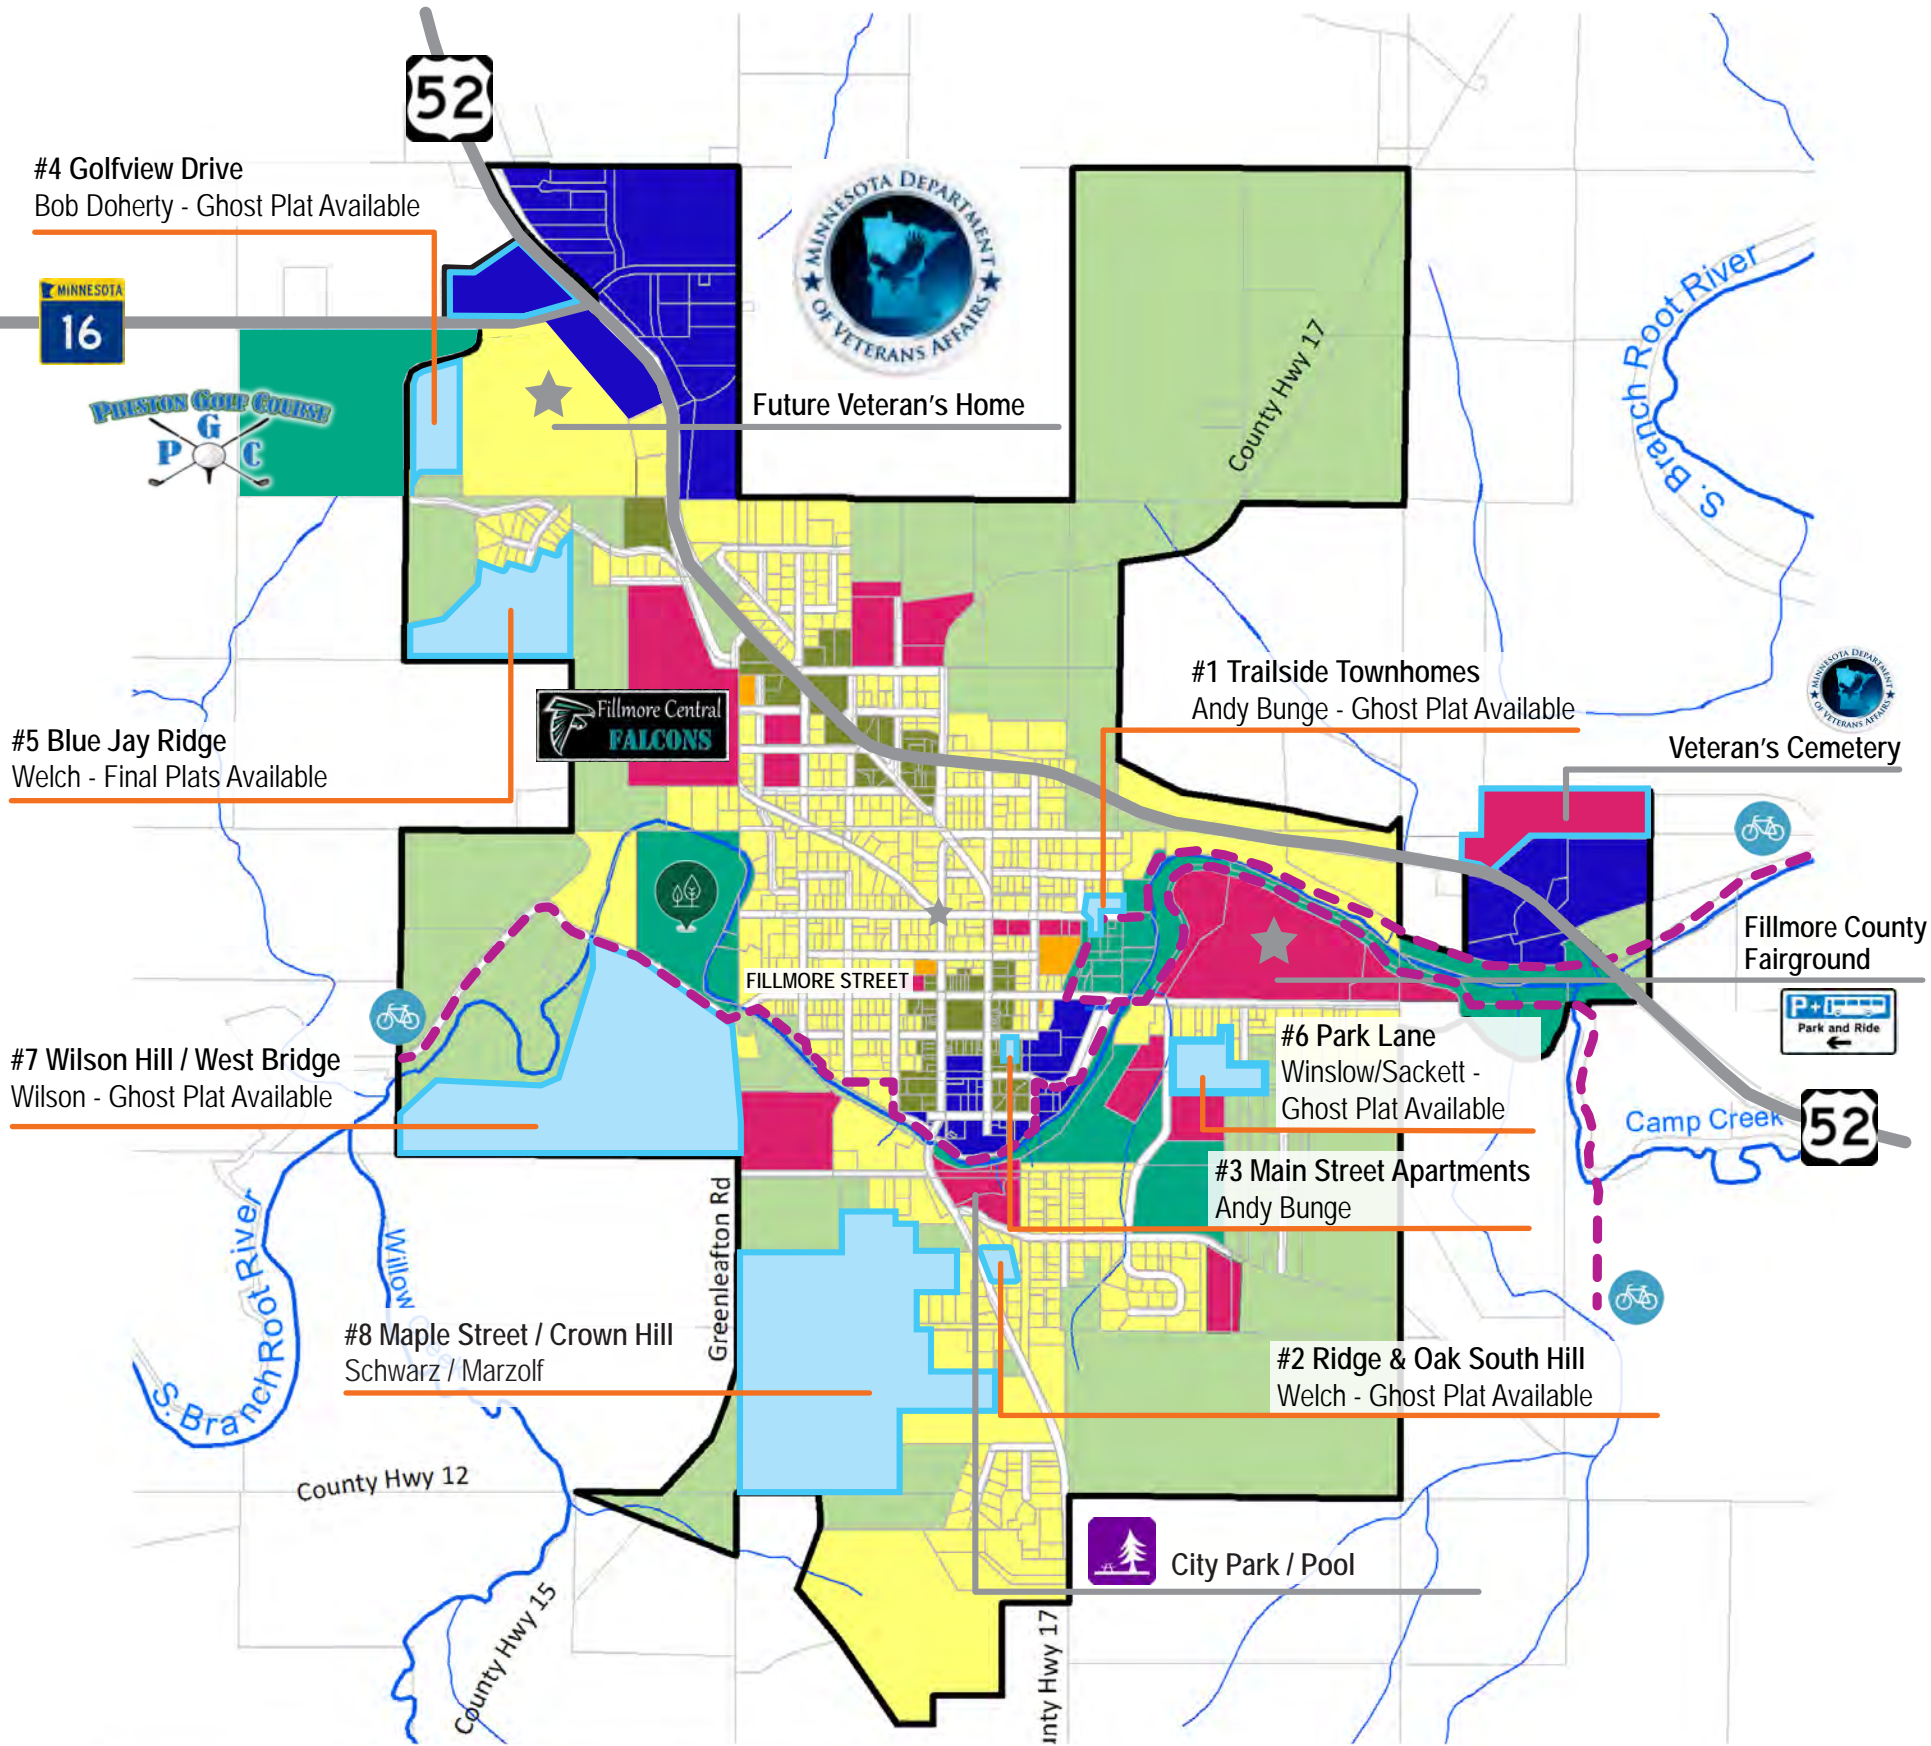

# Preston Economic Development Authority Housing Development Map

Existing Land Use	
	AG OPEN SPACE
	BUSINESS
	INDUSTRIAL
	HOUSING DEVELOPMENTS
	INSTITUTIONAL
	SINGLE FAMILY RESIDENTIAL
	MULTI-FAMILY RESIDENTIAL
	RECREATION
	COUNTY FAIRGROUNDS/ PARK AND RIDE
	BIKE TRAIL